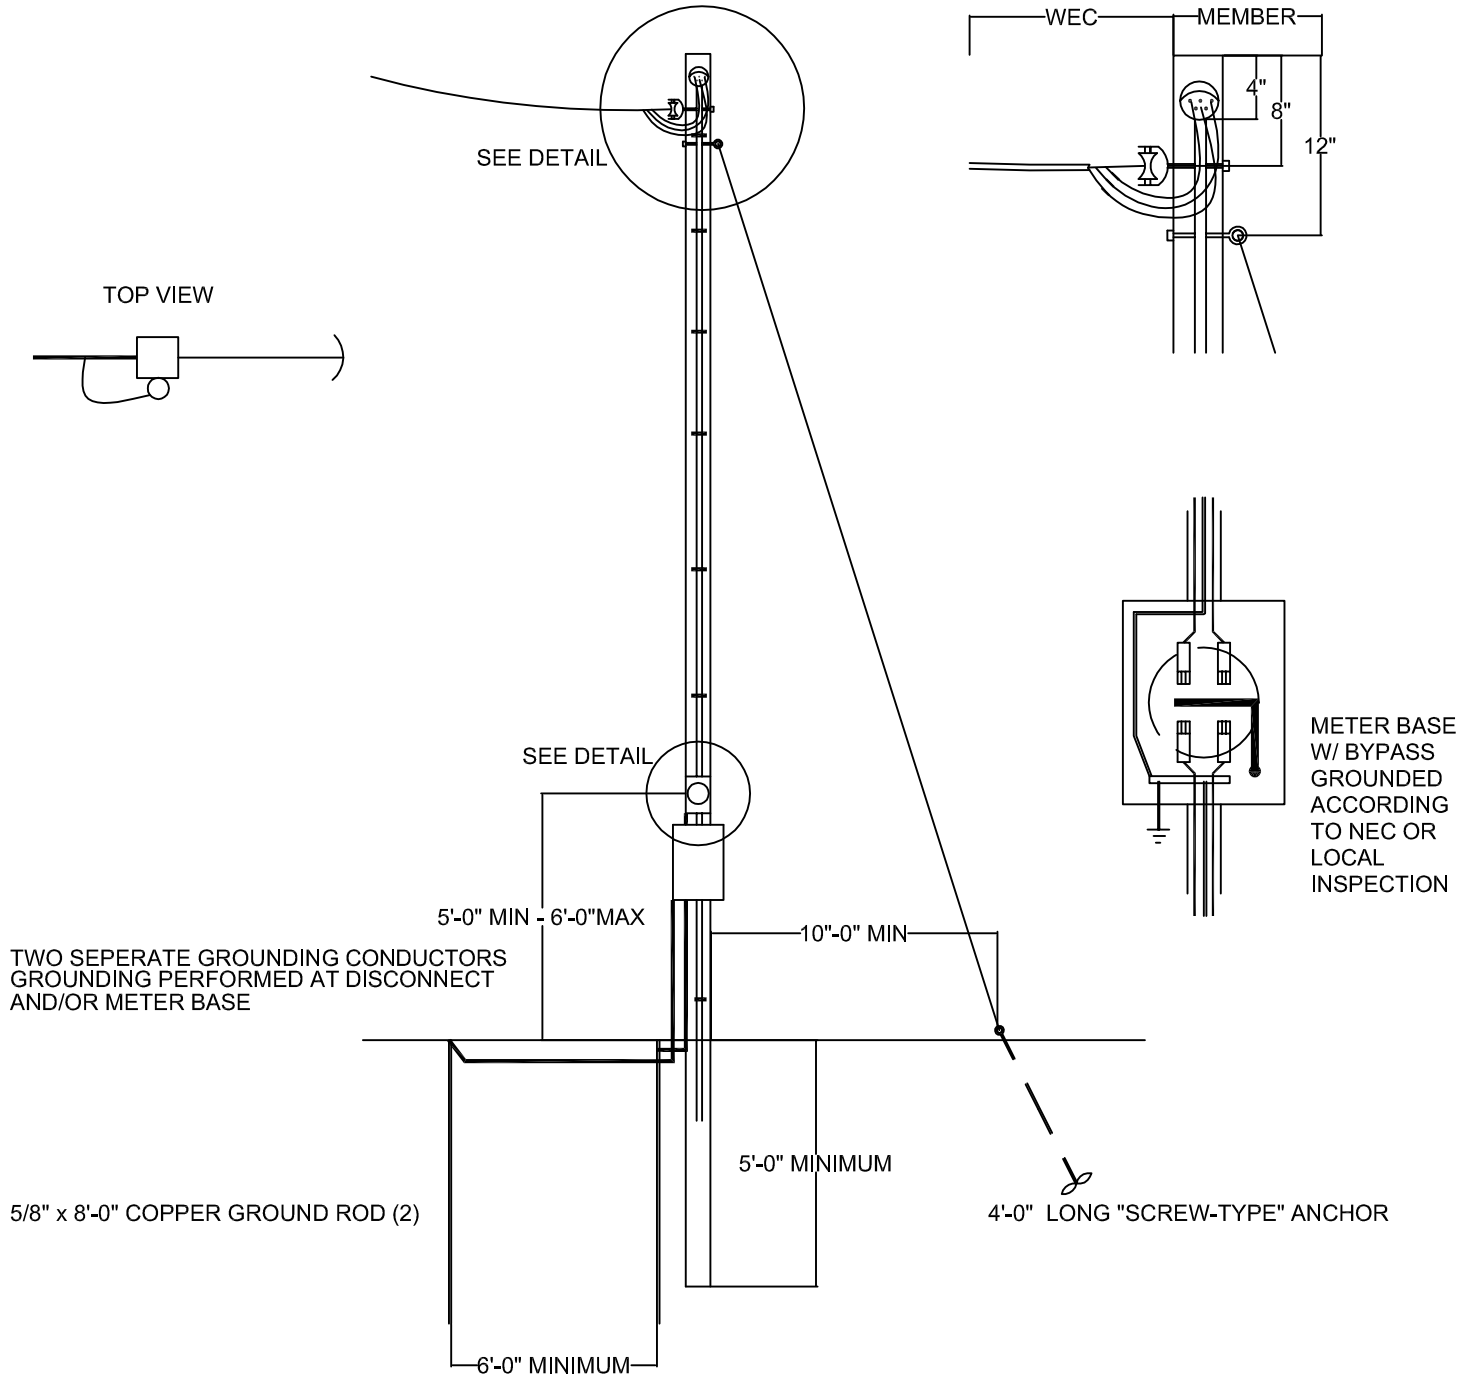

PA ONE CALL... CALL 1(800) 242-1776 BEFORE YOU DIG

DETAILED SPECIFICATION SHEET LOCATED ON BACK

**Warren Electric
Cooperative, Inc**

**120/240V SINGLE PHASE
METER POLE UP TO 200 AMPS
FOR NEW AND REPLACEMENT
POLES AFTER JUNE 7, 2010**